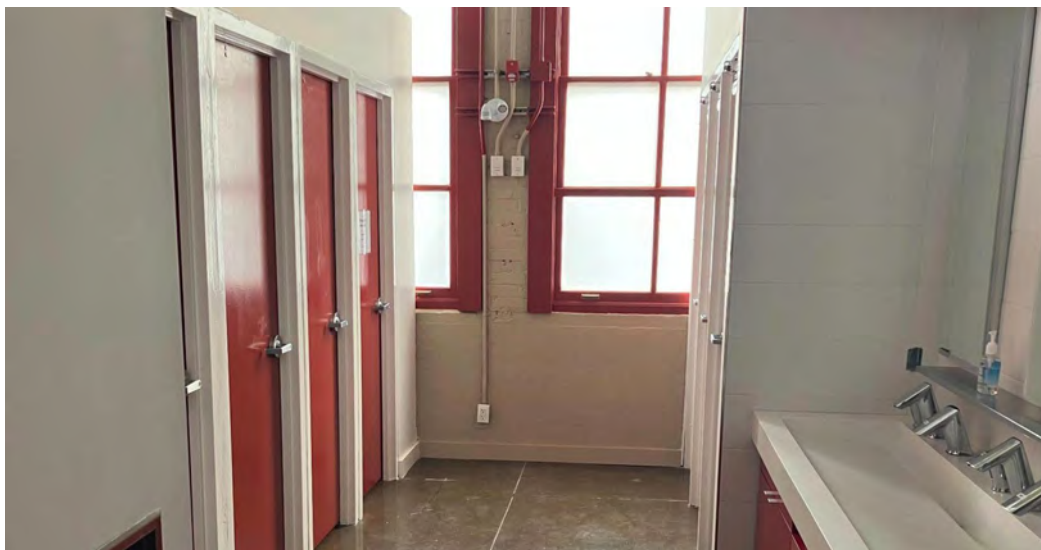

This picture shows the inside of the Theatre Passe Muraille Lobby. It also features the interior view of the main entrance and the Washroom door. There is a combination water fountain and water bottle filling station on the wall between the main lobby double doors and the washroom door.

This picture shows the inside of Theatre Passe Muraille Lobby. It also features the interior view of the main entrance and the Washroom door.

This picture shows the inside of the Theatre Passe Muraille washrooms. The washroom stalls have white walls and red doors.